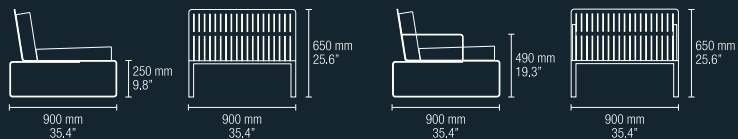

NENÚFAR by Yonoh

The skeleton is finished in lacquered aluminum (brightness and mate) covered with dressy fabrics (batyline), is adjustable both in height and angle. The base is a rounded aluminum plate.

CHOO dining chair · dining armchair / silla · sillón

LC01 lounge chair / butaca

S002 sofa / sofá

SC03 sun chaise / tumbona

TA04 bar tables / mesas de bar

TA05 low tables / mesas auxiliares

ST06 stools / taburetes