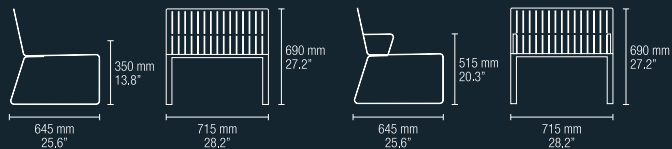

LC01 lounge chair / butaca