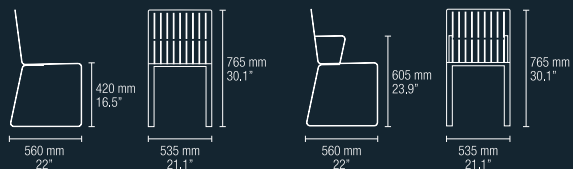

NENÚFAR by Yonoh

The skeleton is finished in lacquered aluminum (brightness and mate) covered with dressy fabrics (batyline), is adjustable both in height and angle. The base is a rounded aluminum plate.

CHOO dining chair · dining armchair / silla · sillón

LC01 lounge chair / butaca

S002 sofa / sofá

SC03 sun chaise / tumbona

TA04 bar tables / mesas de bar

TA05 low tables / mesas auxiliares

ST06 stools / taburetes